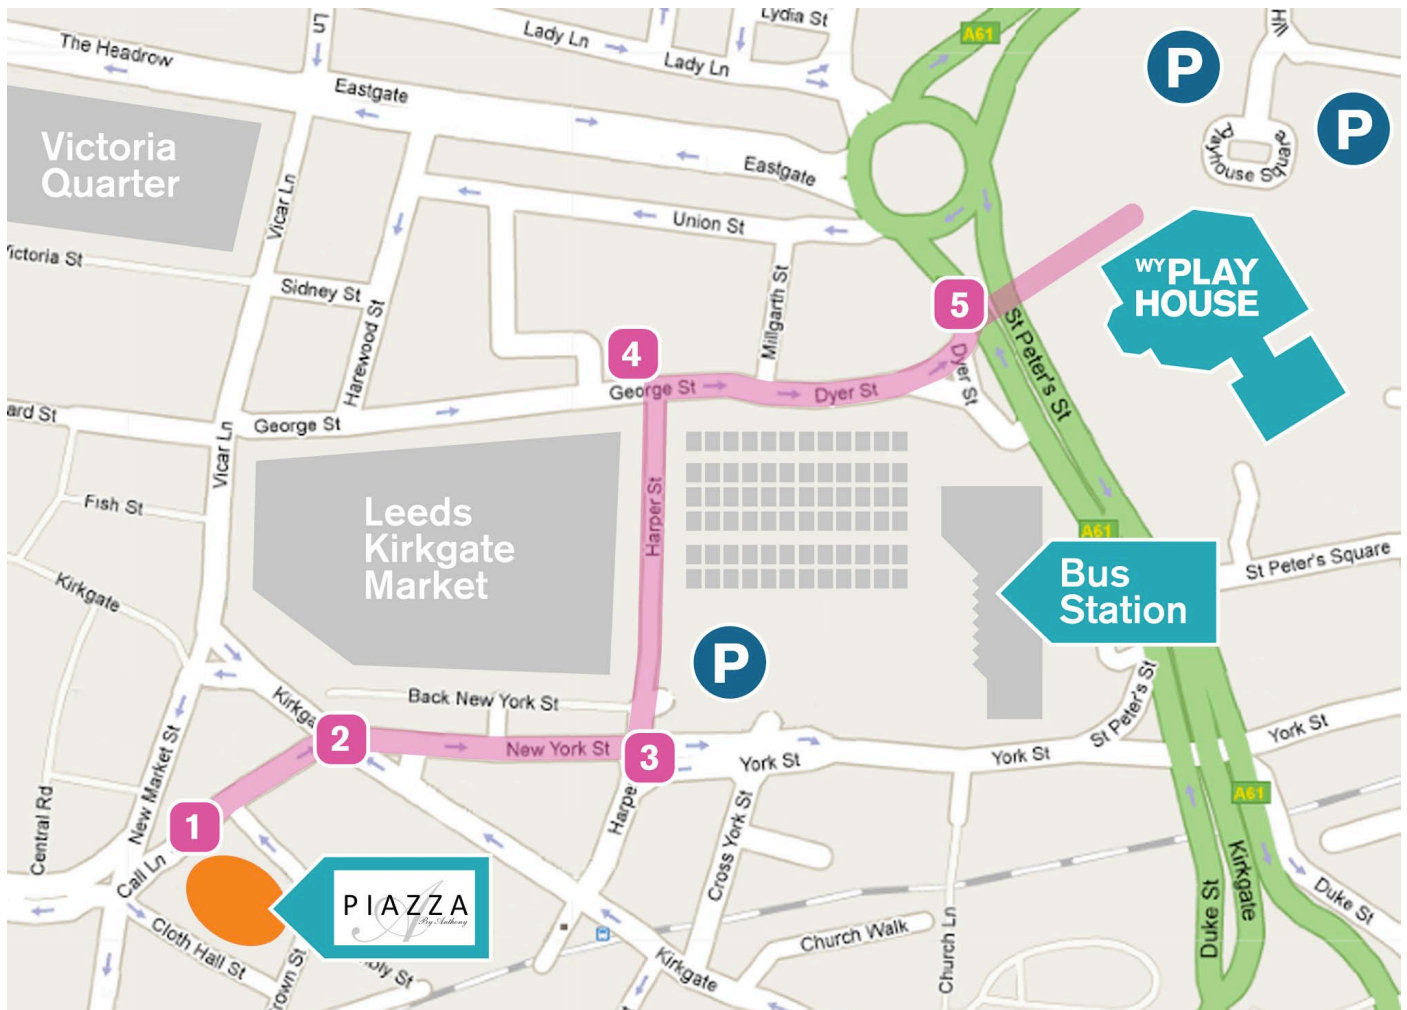

Walking Route

Piazza by Anthony to West Yorkshire Playhouse

WY **PLAY**
HOUSE

Directions

- 1** Exit Piazza by Anthony and turn right onto Call Lane.
[About 1 min]
- 2** Cross over Kirkgate road at the traffic lights, by the entrance to the indoor market. Continue down past the post office on New York Street.
[About 1 min]
- 3** Turn left at Harper St by the NCP car park, walk between the indoor and the outdoor market.
[About 2 mins]
- 4** Turn right onto George St that becomes Dyer St and walk down to the bus station.
[About 2 mins]
- 5** Cross over at the lights and go straight ahead to the West Yorkshire Playhouse.
[About 1 min]

P – Parking

 – The Corn Exchange